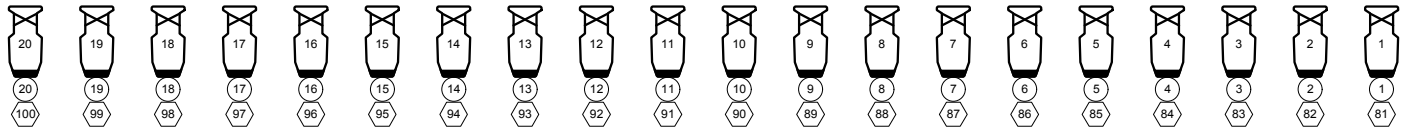

First Bridge Over-Hung

First Bridge

Balcony Fingers HL

Grand Tier Fingers HL

Balcony Rail

Grand Tier Fingers HR

Balcony Fingers HR

Second Bridge

Instrument Key

Concert Hall House Hang Sheet

Performing Arts Center, Purchase College

Drawn By: PAW

Date: 2014

P.A.C. Electric Dept: 914-251-6258

Houselight Dims: 559-567 & 582-587
 Stage Works Dims: 289, 291, 321, 323
 Running Blues Dims: 290, 292, 322, 324
 SR- Bay Blues: 309 & 327
 Curtian Wmrs Fingers: 57, 64, 62, 72
 Curtian Wmrs PARs: 35+36, 55+56