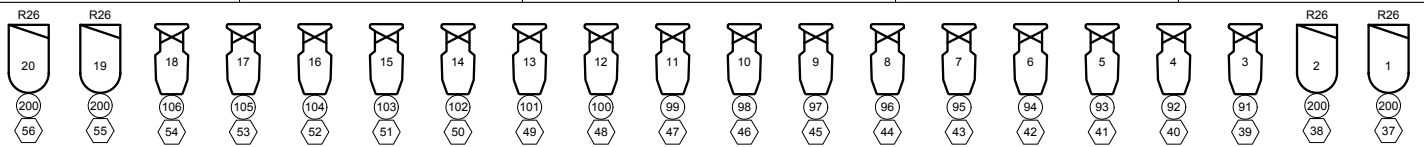

First Bridge Over-Hung

First Bridge

Balcony Fingers HL

Grand Tier Fingers HL

Balcony Rail

Grand Tier Fingers HR

Balcony Fingers HR

Second Bridge

Instrument Key

Concert Hall House Hang Sheet

Performing Arts Center, Purchase College

Drawn By: PAW

Date: 2014

P.A.C. Electric Dept: 914-251-6258

Houselight Dims: 559-567 & 582-587
 Stage Works Dims: 289, 291, 321, 323
 Running Blues Dims: 290, 292, 322, 324
 SR- Bay Blues: 309 & 327
 Curtian Wmrs Fingers: 57, 64, 62, 72
 Curtian Wmrs PARs: 35+36, 55+56