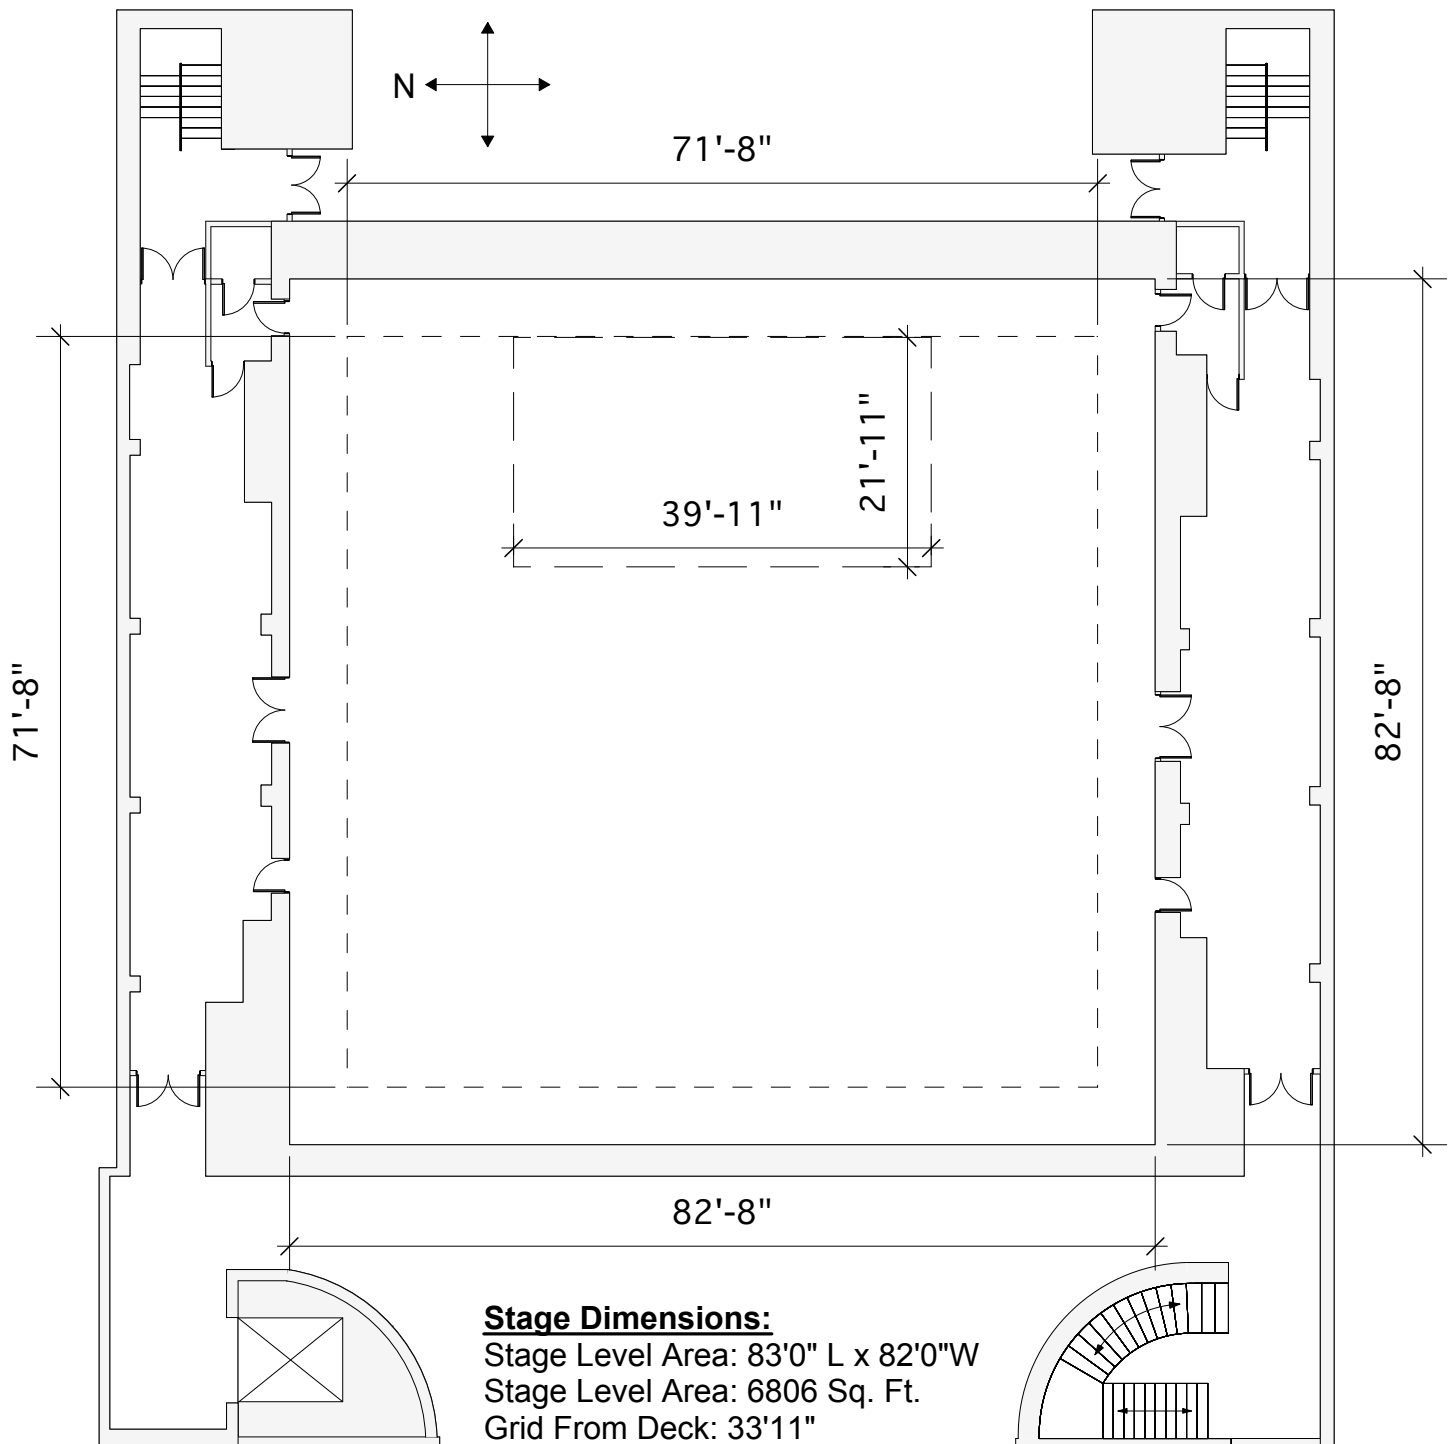

Drawing Number: **D2**

Scale: **N.T.S.**

Date: **2014**

**Stage Dimensions:**

Stage Level Area: 83'0" L x 82'0"W

Stage Level Area: 6806 Sq. Ft.

Grid From Deck: 33'11"

Catwalks from Deck: 27'3"

2nd Gallery From Deck: 18'9"

1st Gallery From Deck: 9'5"

Clearance Above Grid: 2'0"

Loading Doors:

Elevator: 7'10"H x 8'0" W x 8'9" D